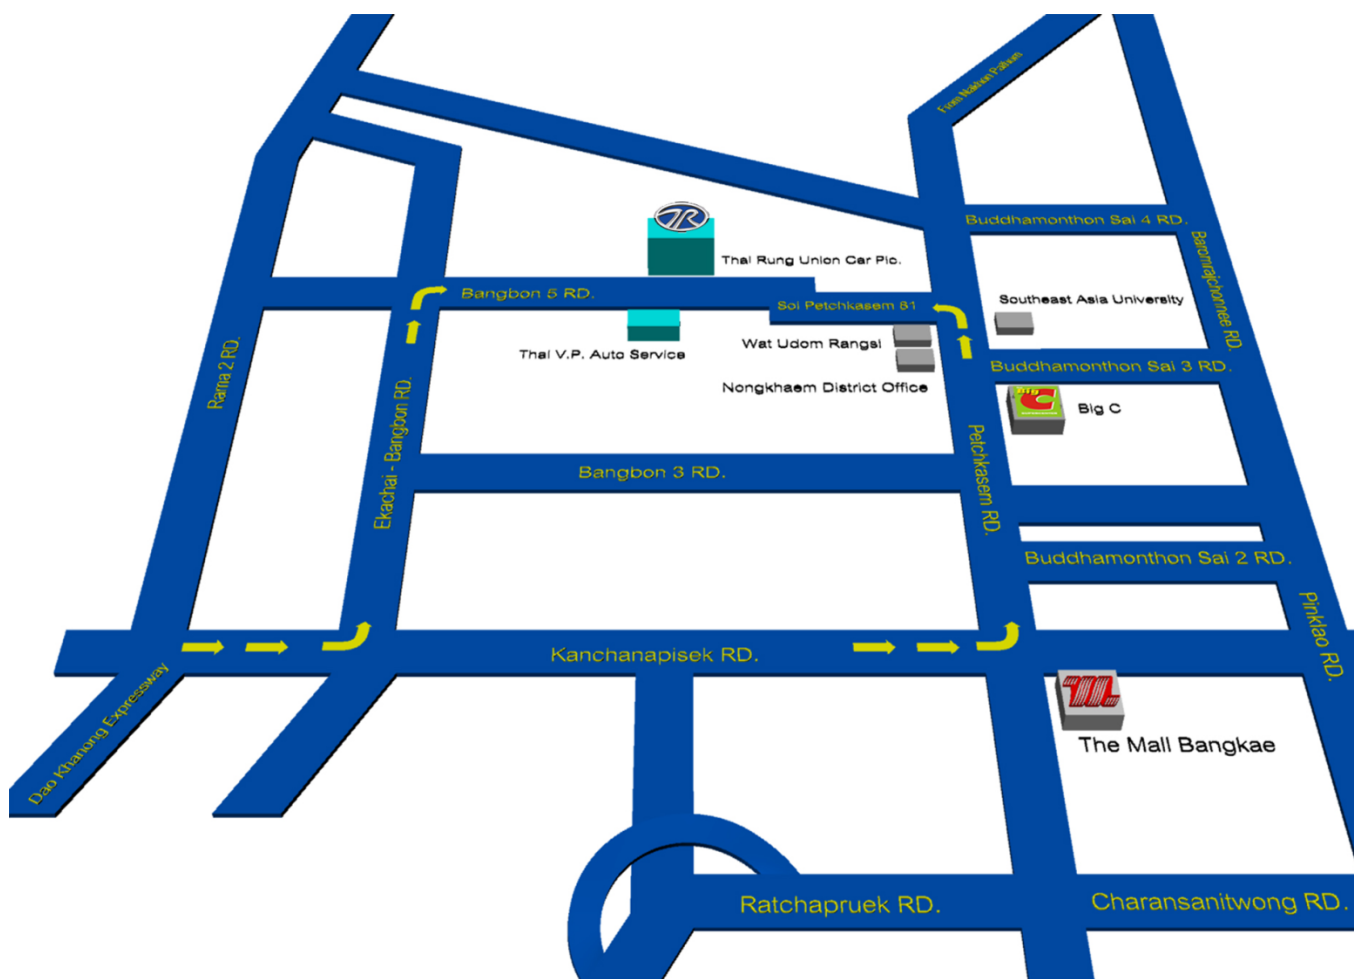

Location map

Promprieng Room, 4th Floor, Head Office, Thai Rung Union Car Plc

304 Macharoen Road, Nong Khang Phlu, Nong Khaem, Bangkok

Tel. 0-2420-0076, 0-2431-0065, 0-2431-0071-2

BTS Bang Wa Station

MRT Lak Song Station

Buses No. 80 and 80 Kor (Sanam Luang-Nong Khaem) stop at Thai Rung, as does the Sanam Luang-Nong Khaem passenger van service.